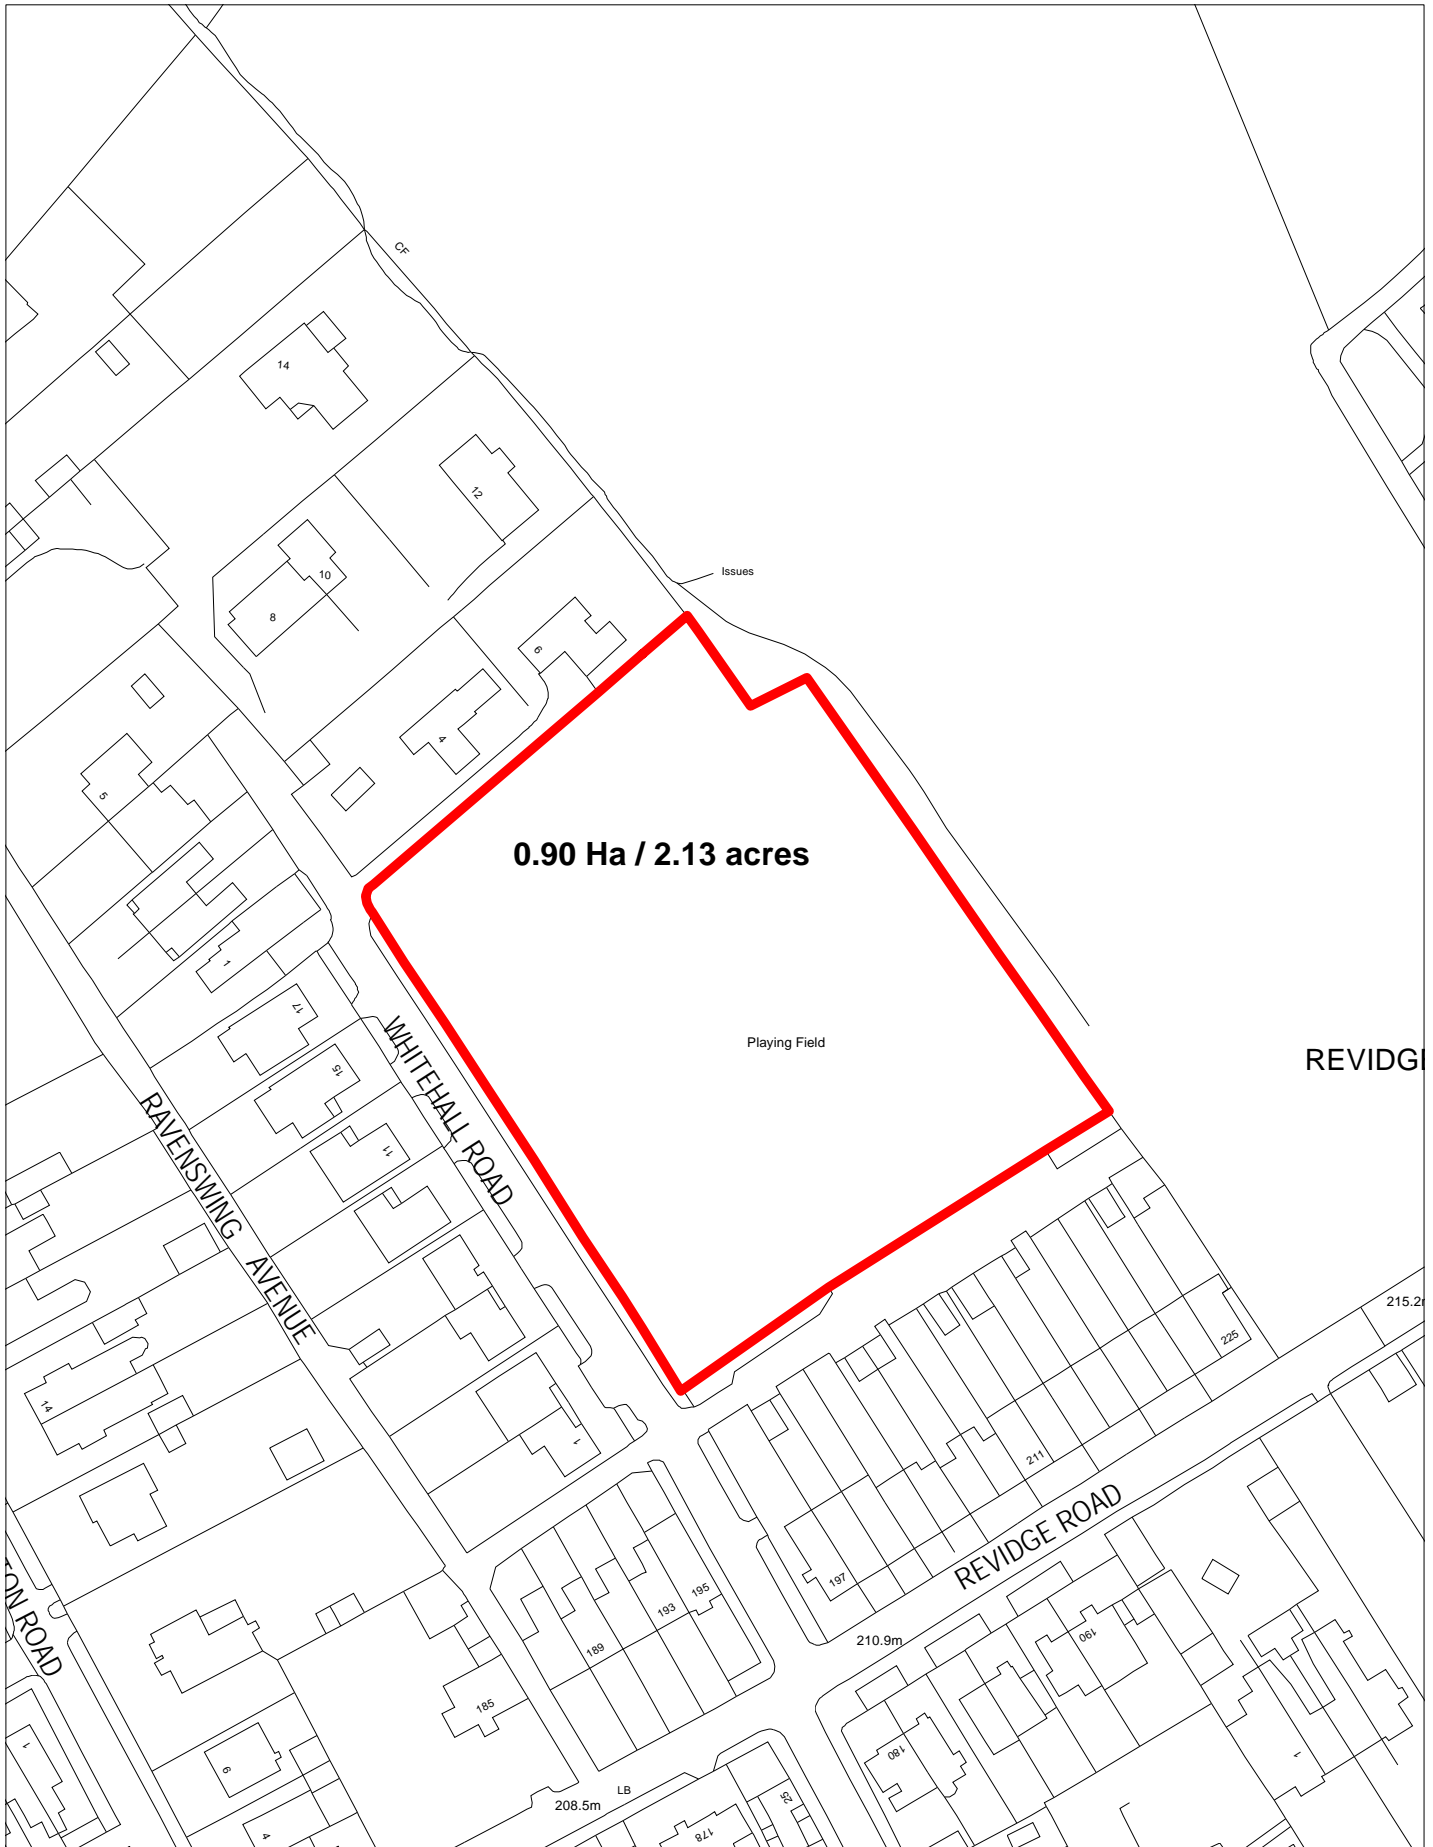

# WHITEHALL ROAD, BLACKBURN

Scale 1:1250

© Crown copyright and database rights 2019. Ordnance Survey licence number: 100019493